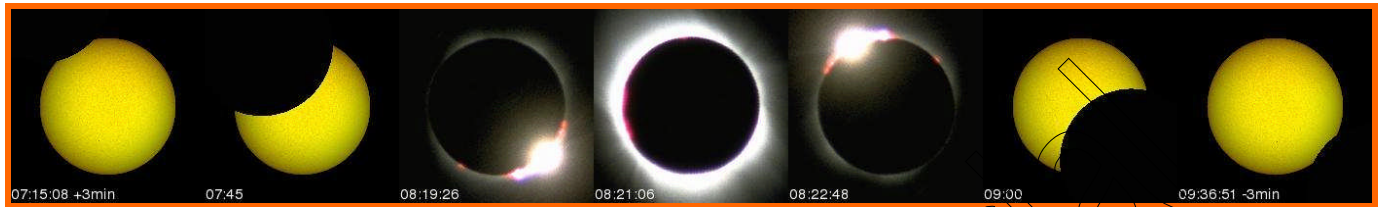

WHAT YOU WILL SEE OF THE ECLIPSE IN AVARUA (RAROTONGA) – 99.6%

WHAT YOU WILL SEE OF THE ECLIPSE IN MANGAIA – 100%

Enjoy the SOLAR ECLIPSE

Admire the eclipses, but above all do not forget to wear our ECLIPSE GLASSES!