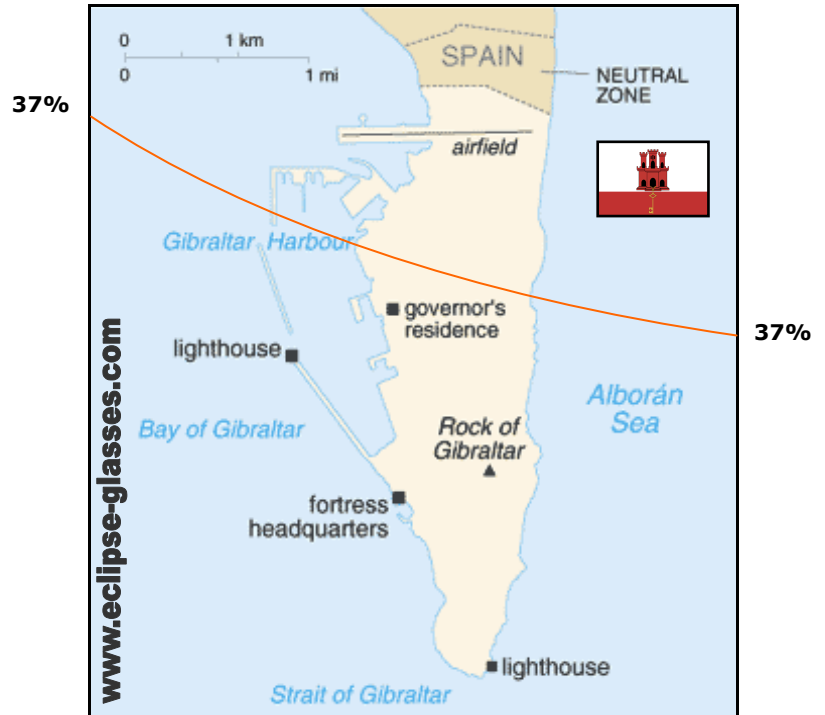

TUESDAY 4 JANUARY 2011

SOLAR ECLIPSE IN "GIBRALTAR"

POSITION

**MAXIMUM
ECLIPSE
H MN S**

**OBSCURATION
OF THE SUN
IN %**

**FIRST
CONTACT
H MN S**

**LAST
CONTACT
H MN S**

1 GIBRALTAR